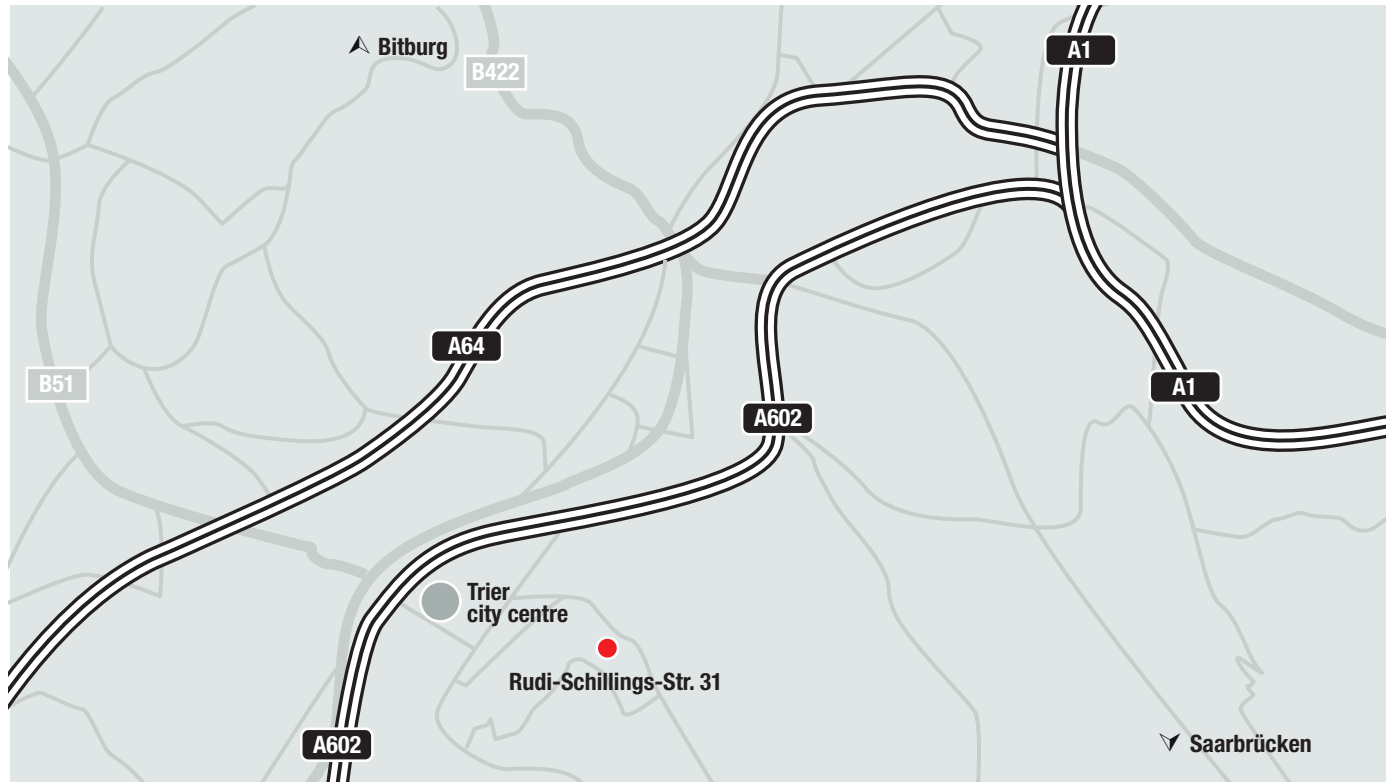

How to find us

Rough overview

Detailed view

By car

On motorway A1 towards Trier/Koblenz take the exit A602 towards Luxembourg/Trier at the Moseltal junction (130). Continue on A602. Take the exit Trier-Verteilerkreis (No. 1). Driving through Parkstraße straight to Franz-Georg-Straße, Wasserweg, Avelsbacher Straße and then Im Avelertal. Change to Kohlenstraße turn right into Robert-Schuman-Allee. After 600m turn right into Rudi-Schillings-Straße.

Rudi-Schillings-Str. 31, 54296 Trier

By bus from Trier Central Station

Line 4, Line 14 (approx. 17 min):

Stop Kuno-Stapel-Straße, turn right from Robert-Schuman-Allee into Rudi-Schillings-Straße. 120 m footway in total.

Line 3 (approx. 22 min):

Stop Bonifatiusstraße, turn right from Kohlenstraße into Pluwiger Straße. Continue left, turn right towards Werner-Becker-Straße. 850 m footway in total.